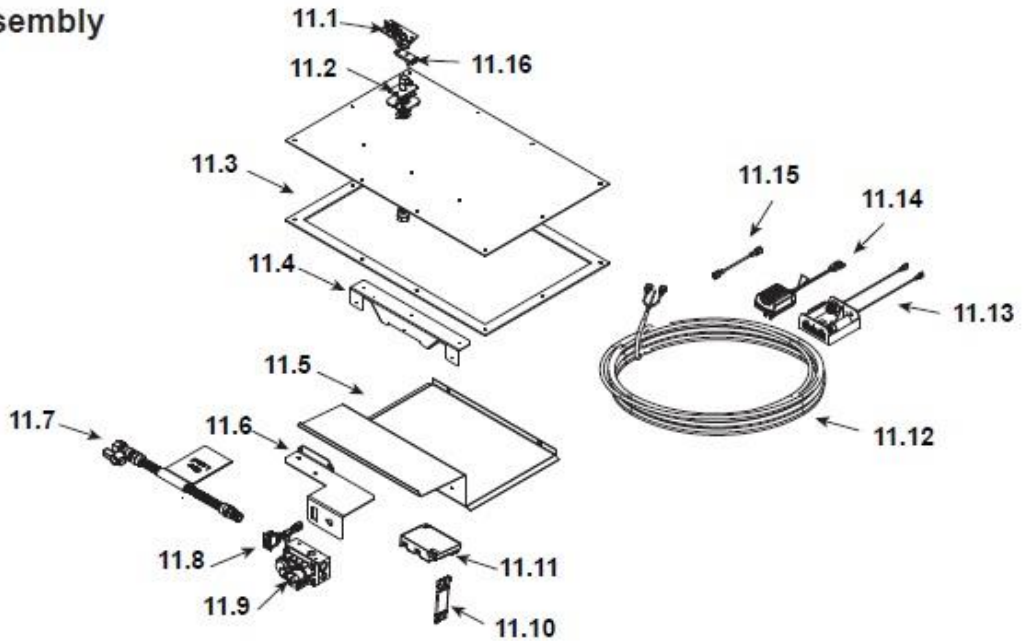

Quadra-Fire Twilight Modern Gas Fireplace

ITEM	DESCRIPTION	COMMENTS	PART NUMBER
1	Mesh Assembly		MESH-TWI-EXT
2	Outdoor Glass Assembly		GLA-OUTDOOR2
3	Pilot Shield		2290-109
4	Burner Assembly		2290-007
5	Firebox Bracket	Qty 2 req	2290-123
6	Glass Clip	Qty 2 req	2087-121
7	Indoor Glass Assembly		GLA-6TROC
8	Base Pan Asseby		2290-015
9	Junction Box		4021-013
10	Junction Box Shield		2087-149

#11 Valve Assembly

ITEM	DESCRIPTION	COMMENTS	PART NUMBER
11.1	Pilot Assembly NG		2090-012
	Pilot Assembly LP		2090-013
	Pilot Tube		SRV485-301
11.2	12" Flex Tube Assembly		383-302A
11.3	Valve Plate Gasket		2087-112
11.4	Valve L Bracket		674-168
11.5	Valve Bracket		2087-117
11.6	Valve Assembly Bracket		2087-116
11.7	Flex Ball Valve Assembly		302-320A
11.8	ON/OFF Rocker Switch Assembly		060-521A
11.9	Valve NG		593-500
	Valve LP		593-501
11.10	Wire Assembly		593-590A
11.11	Control Module		593-592
11.12	Wall Switch Wire		2118-170
11.13	Battery Pack		593-594A
11.14	Power Supply		593-593A
11.15	Jumper Wire		2155-033
11.16	3-Hole Grommet		2118-420
	Burner Orifice (NG) (#32C)		582-832
	Burner Orifice (LP) (#50C)		582-850