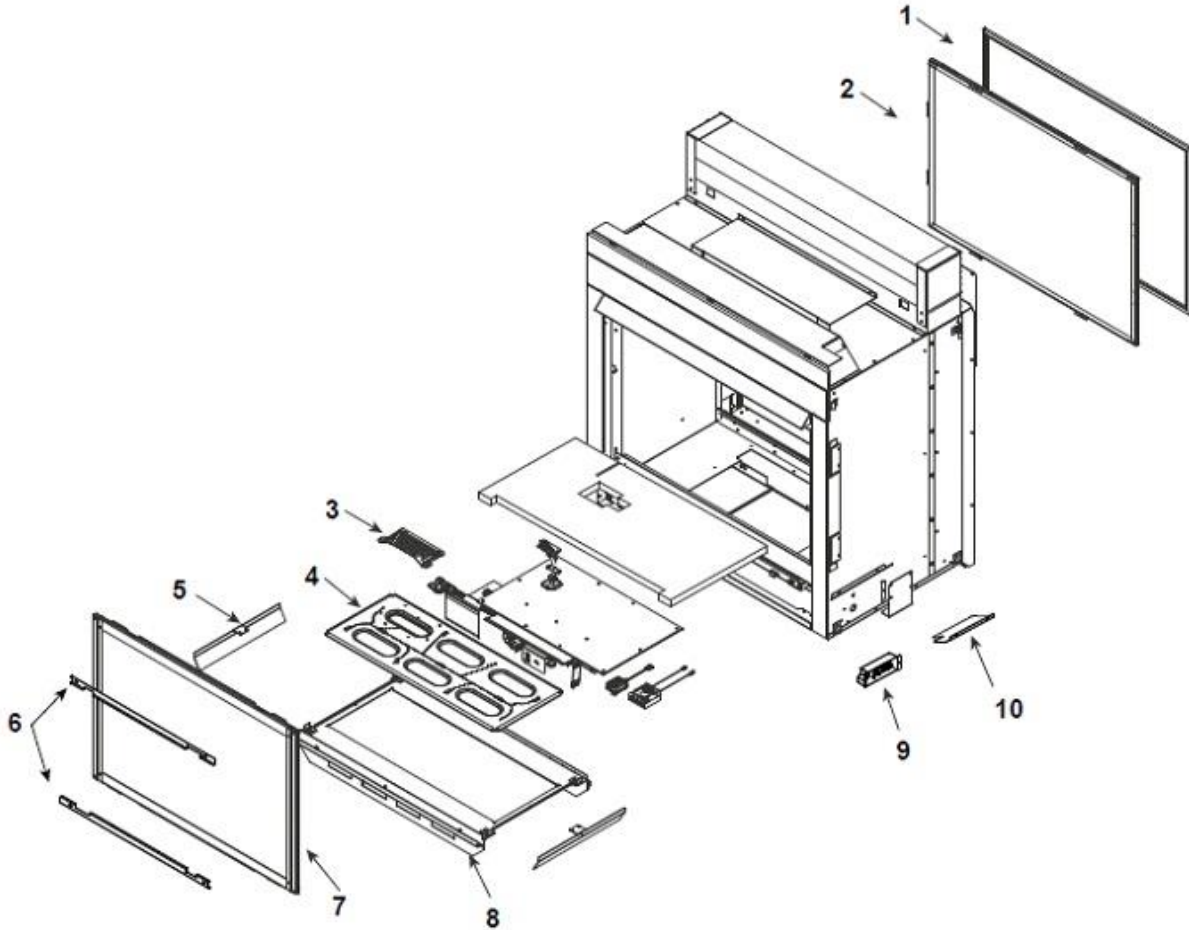

Quadra-Fire Twilight Modern Gas Fireplace

ITEM	DESCRIPTION	COMMENTS	PART NUMBER
1	Mesh Assembly		MESH-TWI-EXT
2	Outdoor Glass Assembly		GLA-OUTDOOR2
3	Pilot Shield		2290-109
4	Burner Assembly		2290-007
5	Firebox Bracket	Qty 2 req	2290-123
6	Glass Clip	Qty 2 req	2087-121
7	Indoor Glass Assembly		GLA-6TROC
8	Base Pan Asseby		2290-015
9	Junction Box		4021-013
10	Junction Box Shield		2087-149

#11 Valve Assembly

ITEM	DESCRIPTION	COMMENTS	PART NUMBER
11.1	Pilot Assembly NG		2090-012
	Pilot Assembly LP		2090-013
	Pilot Tube		SRV485-301
11.2	12" Flex Tube Assembly		383-302A
11.3	Valve Plate Gasket		2087-112
11.4	Valve L Bracket		674-168
11.5	Valve Bracket		2087-117
11.6	Valve Assembly Bracket		2087-116
11.7	Flex Ball Valve Assembly		302-320A
11.8	ON/OFF Rocker Switch Assembly		060-521A
11.9	Valve NG		593-500
	Valve LP		593-501
11.10	Wire Assembly		593-590A
11.11	Control Module		593-592
11.12	Wall Switch Wire		2118-170
11.13	Battery Pack		593-594A
11.14	Power Supply		593-593A
11.15	Jumper Wire		2155-033
11.16	3-Hole Grommet		2118-420
	Burner Orifice (NG) (#32C)		582-832
	Burner Orifice (LP) (#50C)		582-850